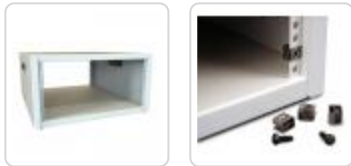

Quality Products. Service Excellence.

Studio Rack Cabinet *RCBS Series*

600 lbs (272 kg) Weight Capacity

The RCBS has been the industry standard for desktop studio and test/measurement applications for over four decades. Fixed-depth rack rails recessed 0.375" at the front and rear are included in the fully welded frame.

Features

- Constructed in 16-gauge welded steel.
- The fixed-depth mounting rails have EIA-spaced classic round holes for clip-nut use.
- Includes four (4) PVC non-marking feet, two (2) lifting handles, a starter pack **CLPKIT1032-10** of (10) 10-32 screws, and clip nuts.
- Finished in textured RAL9005 black or RAL 7035 light gray powder paint.
- 600 lbs (272 kg) **load rating**.
- TAA-compliant for GSA Schedule purchases.
- RoHS Compliant.
- Manufactured in North America within an ISO 9001:2015 certified facility.

Accessories

- Rack Shelves
- Rack Panels
- Ground Stud Kit
- PDUs and Outlet Strips
- 10-32 Mounting Screw and Clip Nut Combo-Pack

Part No.	Part No.	Overall Dimensions			Rack Units	Usable Mounting Dimensions		Similar Size Part No.
		Height	Width	Depth		Height	Depth	
Black	RAL 7035 Light Gray							
RCBS1900313BK1	RCBS1900313LG1	5.50	21.00	13.00	2U	3.50	12.38	
RCBS1900513BK1	RCBS1900513LG1	7.25	21.00	13.00	3U	5.25	12.38	
RCBS1900713BK1	RCBS1900713LG1	9.00	21.00	13.00	4U	7.00	12.38	